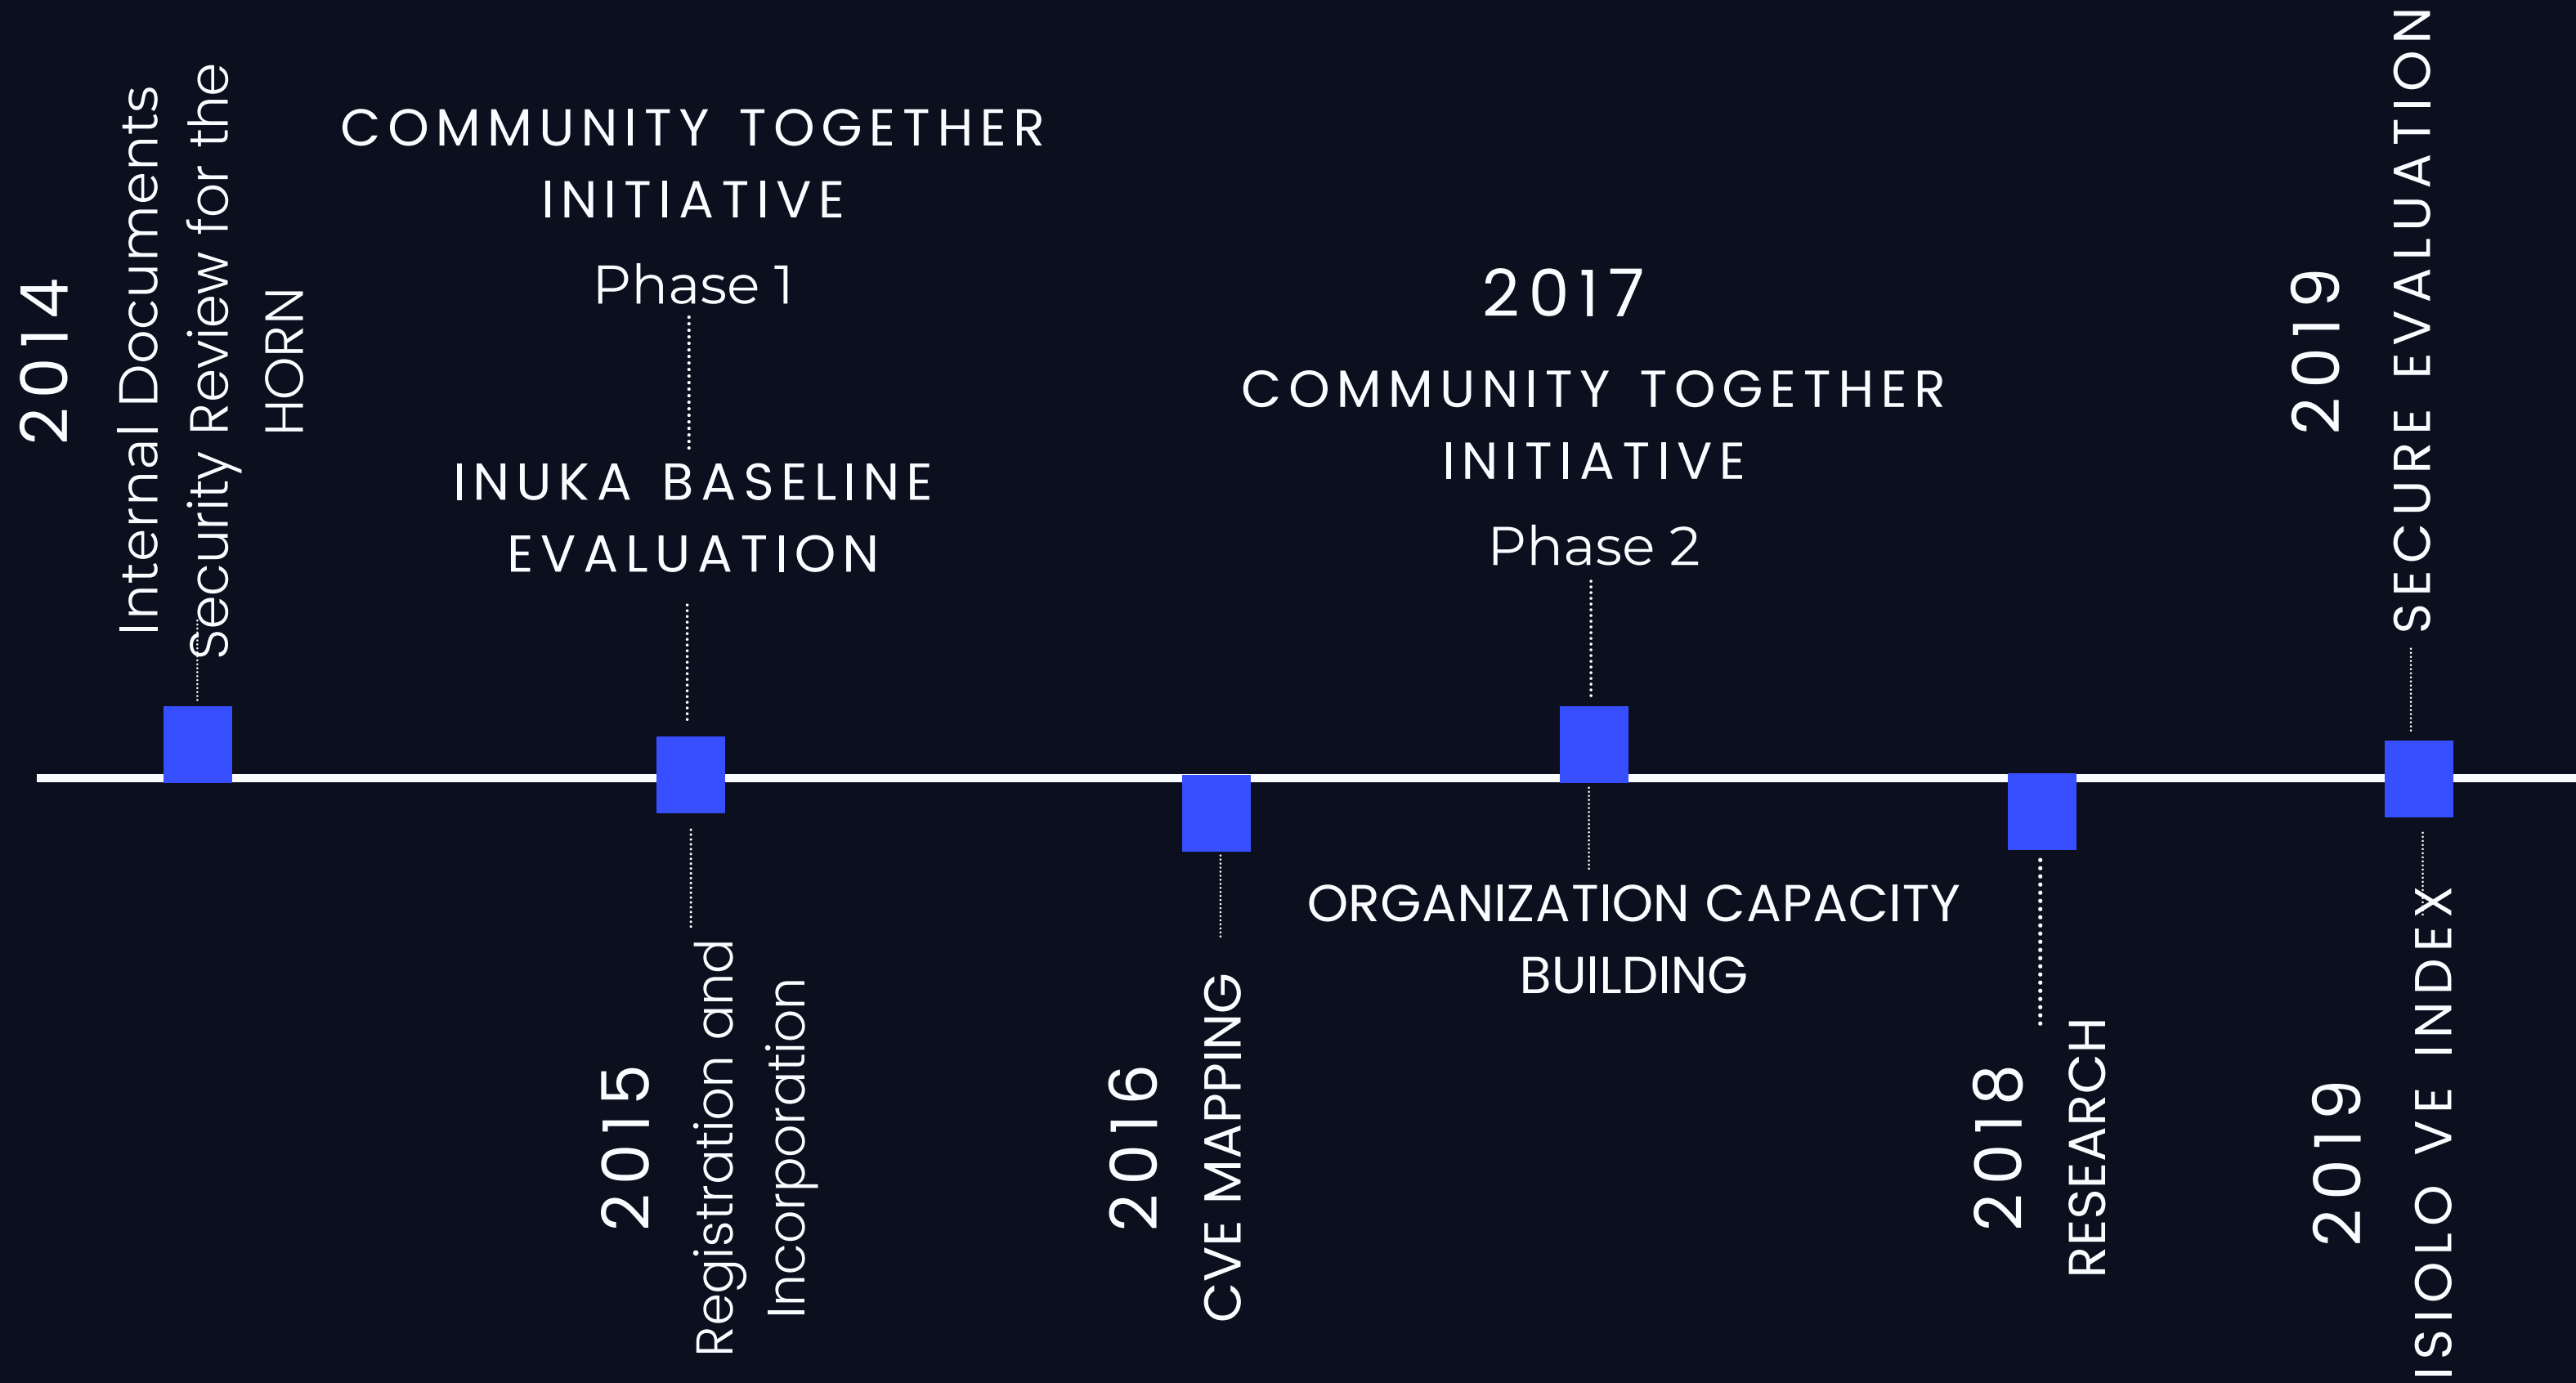

Founded in 2015, Scofield Associates Limited has worked with development partners, implementing partners, local organisations and communities within the nine countries in the larger Horn of Africa Region.

To provide quality services that meet the expectations of our partners and clients while adhering to ethics and build long-term relations that contribute to mutual prosperity and sustainability

Vision

To be a leading firm in research, capacity building, project management and monitoring and evaluation in the Horn of Africa.

STEP 1

STEP 2

Organize and
Govern Analytics
Capabilities

STEP 3

Source and Deploy
Analytics Talent

The Far We have Come

OUR HISTORICAL PROFILE

OUR PARTNERS